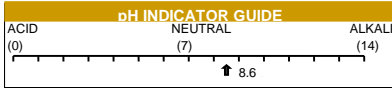

Ready to Use

Wet Look Floor Polish

This label is for use with Wet Look Floor Polish undiluted in a spray bottle.

High solids metallised floor polish. Dries to an extra tough, hard wearing, wet look gloss finish. Extremely scuff and slip resistant. Easily responds to low, high or ultra high speed burnishing. Suitable for most floors, including vinyl, rubber, asphalt, terazzo and sealed surfaces.