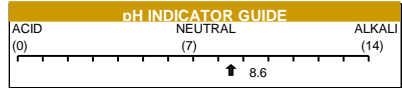

Ready to Use

Wet Look Floor Polish

This label is for use with Wet Look Floor Polish undiluted in a spray bottle.

High solids metallised floor polish. Dries to an extra tough, hard wearing, wet look gloss finish. Extremely scuff and slip resistant. Easily responds to low, high or ultra high speed burnishing. Suitable for most floors, including vinyl, rubber, asphalt, terazzo and sealed surfaces.