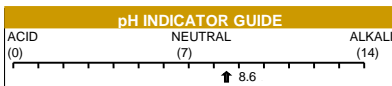

HEALTH AND SAFETY

KEEP OUT OF THE REACH OF CHILDREN.
If swallowed seek medical advice immediately and show this container or label. Safety data sheet available for professional user on request.

Jangro Limited, Jangro House, Worsley Road, Farnworth, Bolton, BL4 9LU. Tel 0845 458 5223

Ready to Use