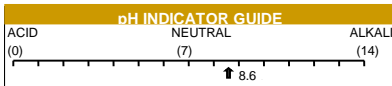

HEALTH AND SAFETY

KEEP OUT OF THE REACH OF CHILDREN.
If swallowed seek medical advice immediately and show this container or label. Safety data sheet available for professional user on request.

Jangro Limited, Jangro House, Worsley Road, Farnworth, Bolton, BL4 9LU. Tel 0845 458 5223

Ready to Use