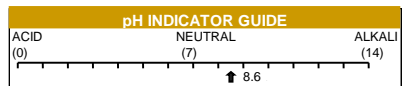

HEALTH AND SAFETY

KEEP OUT OF THE REACH OF CHILDREN.
If swallowed seek medical advice immediately and show this container or label. Safety data sheet available for professional user on request.

Jangro Limited, Jangro House, Worsley Road, Farnworth, Bolton, BL4 9LU. Tel 0845 458 5223