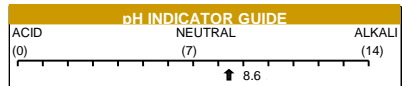

HEALTH AND SAFETY

KEEP OUT OF THE REACH OF CHILDREN.
If swallowed seek medical advice immediately and show this container or label. Safety data sheet available for professional user on request.

Jangro Limited, Jangro House, Worsley Road, Farnworth, Bolton, BL4 9LU. Tel 0845 458 5223

Ready to Use