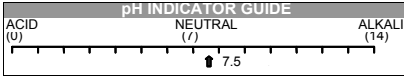

HEALTH AND SAFETY
KEEP OUT OF THE REACH OF CHILDREN.
If swallowed, seek medical advice immediately and show this container or label.
Safety data sheet available for professional user on request.

Jangro Limited, James House, Worsley Road, Farnworth, Bolton, BL4 9NL. Tel 0845 458 5223

Ready to Use