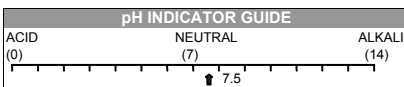

HEALTH AND SAFETY
KEEP OUT OF THE REACH OF CHILDREN.
If swallowed, seek medical advice immediately and show this container or label.
Safety data sheet available for professional user on request.

Jangro Limited, James House, Worsley Road, Farnworth, Bolton, BL4 9NL. Tel 0845 458 5223

Ready to Use