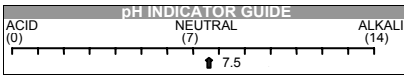

HEALTH AND SAFETY
KEEP OUT OF THE REACH OF CHILDREN.
If swallowed, seek medical advice immediately and show this container or label.
Safety data sheet available for professional user on request.

Jangro Limited, James House, Worsley Road, Farnworth, Bolton, BL4 9NL. Tel 0845 458 5223

Ready to Use