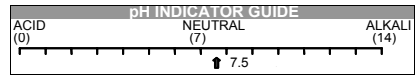

HEALTH AND SAFETY
KEEP OUT OF THE REACH OF CHILDREN.
If swallowed, seek medical advice immediately and show this container or label.
Safety data sheet available for professional user on request.

Jangro Limited, James House, Worsley Road, Farnworth, Bolton, BL4 9NL. Tel 0845 458 5223

Ready to Use