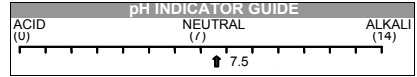

HEALTH AND SAFETY
KEEP OUT OF THE REACH OF CHILDREN.
If swallowed, seek medical advice immediately and show this container or label.
Safety data sheet available for professional user on request.

Jangro Limited, James House, Worsley Road, Farnworth, Bolton, BL4 9NL. Tel 0845 458 5223

Ready to Use