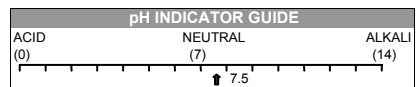

HEALTH AND SAFETY
KEEP OUT OF THE REACH OF CHILDREN.
If swallowed, seek medical advice immediately and show this container or label.
Safety data sheet available for professional user on request.

Jangro Limited, James House, Worsley Road, Farnworth, Bolton, BL4 9NL. Tel 0845 458 5223